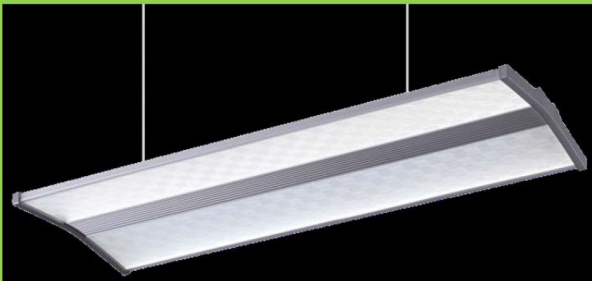

Panel LED

Power: 8W/10W/12W/16W/20W/30W/40W/48W/72W  
Size: 300x300mm / 600x600mm

Power: 12W/16W/18W/20W/30W/40W/48W/60W/72W/80W  
Size: 300x600mm / 300x1200mm / 600x1200mm

LED Double Tubes Pendant Light

LED Single Tube Pendant Light

Potenze : 30,40,50,70,80 W

Potenze : 30,40,50,70,80 W