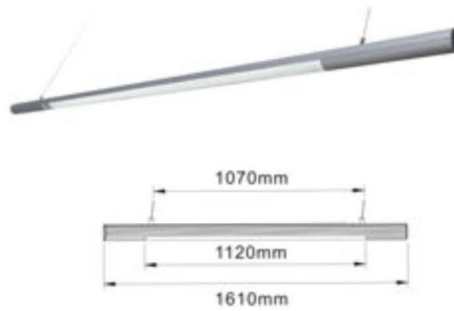

Panel LED

Power: 8W/10W/12W/16W/20W/30W/40W/48W/72W  
Size: 300x300mm / 600x600mm

Power: 12W/16W/18W/20W/30W/40W/48W/60W/72W/80W  
Size: 300x600mm / 300x1200mm / 600x1200mm

LED Double Tubes Pendant Light

LED Single Tube Pendant Light

Potenze : 30,40,50,70,80 W

Potenze : 30,40,50,70,80 W